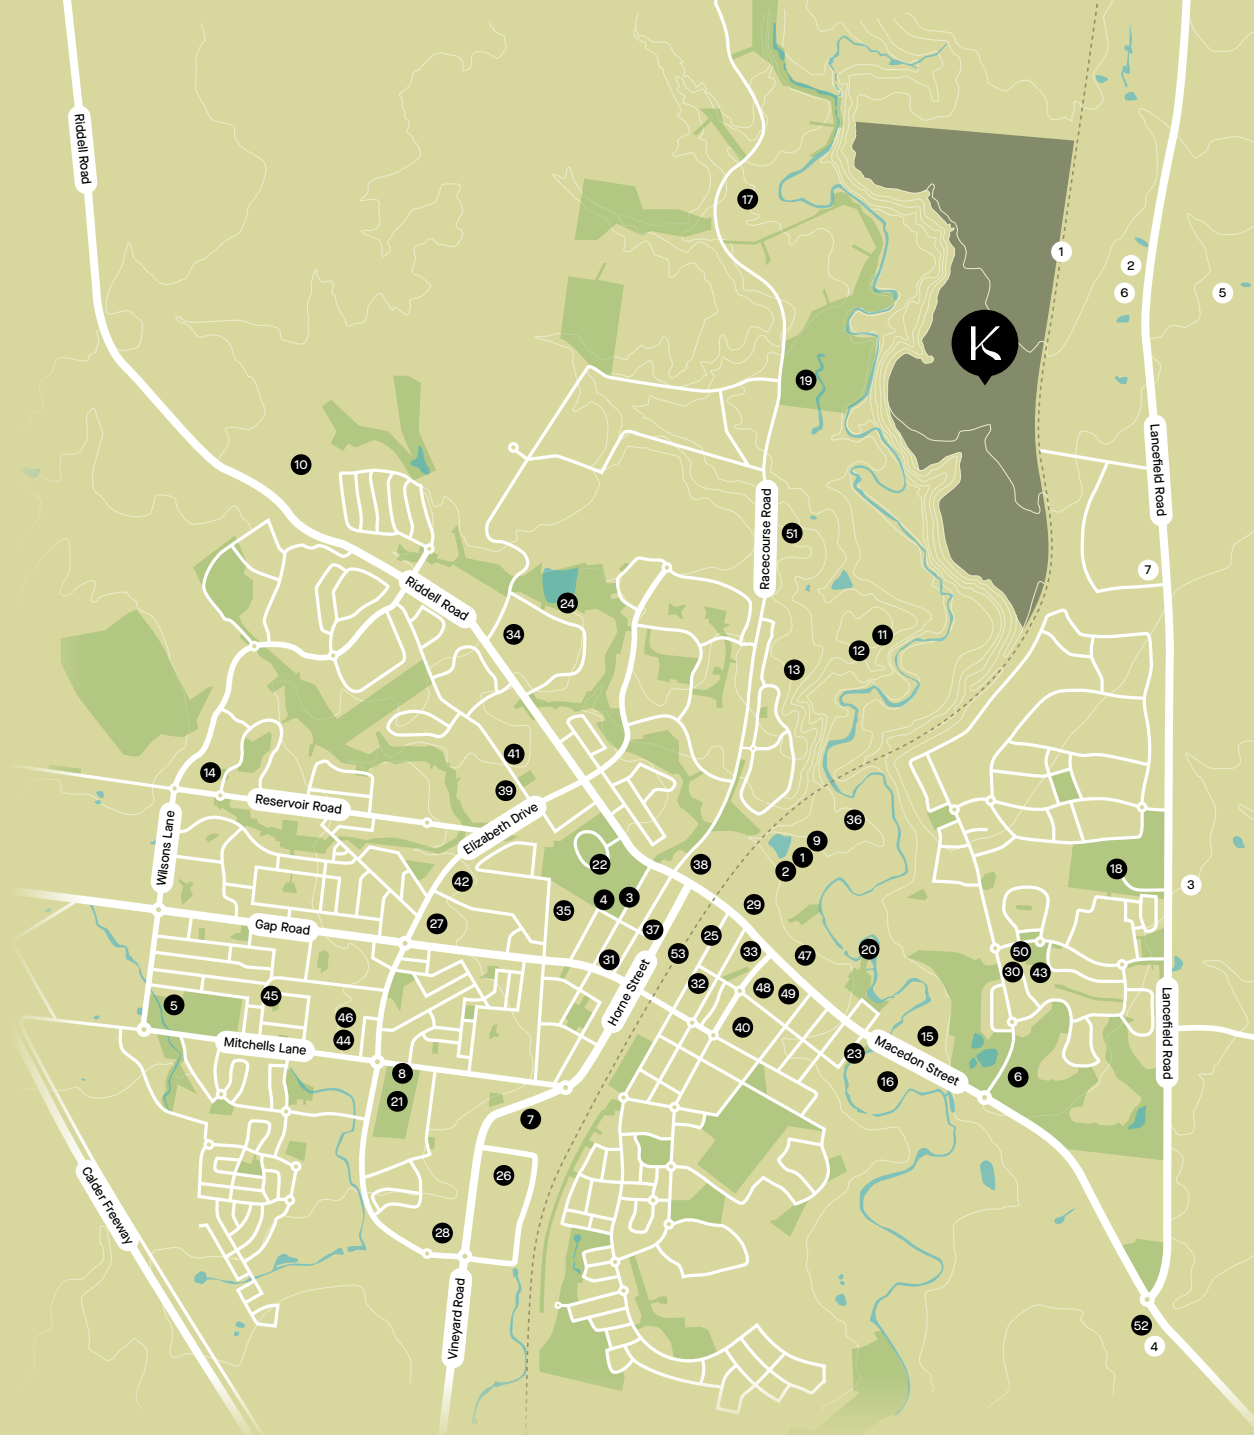

Shopping

- 25 Sunbury Square Shopping Centre
- 26 Homemakers Centre
- 27 Shopping Precinct
- 28 Rosenthal Shopping Centre

Healthcare

- 29 Sunbury Day Hospital
- 30 Goonawarra Medical Centre
- 31 Sunbury Medical Centre
- 32 Evans Street Medical Clinic
- 33 Sunbury and Cobaw Community Health
- 34 Riddell Gardens Aged Care
- 35 Calvary Goonawarra

Schools and Childcare

- 36 Salesian College Sunbury
- 37 Goodstart Early Learning Sunbury—Ligar Street
- 38 Sunbury College
- 39 Stewarts Lane Kindergarten
- 40 Goodstart Early Learning Sunbury—Barkly Street
- 41 St. Anne's Catholic Primary School
- 42 Sunbury West Primary School
- 43 Goonawarra Primary School
- 44 Sunbury Downs College
- 45 Goodstart Early Learning Sunbury—Bennett Court
- 46 Sunbury Heights Primary School

Community

- 47 Sunbury Police Station
- 48 Vicroads Sunbury
- 49 Sunbury Library
- 50 Goonawarra Community Centre

Villawood Communities

- 51 Sherwood Grange
- 52 Redstone

Transport

- 53 Sunbury Station

Future Amenities

- 1 Train Station
- 2 Town Centre #1
- 3 Town Centre #2
- 4 Redstone Town Centre
- 5 Government Secondary School
- 6 Potential TAFE/Hospital
- 7 Local Convenience Centre

KIMBERLEY